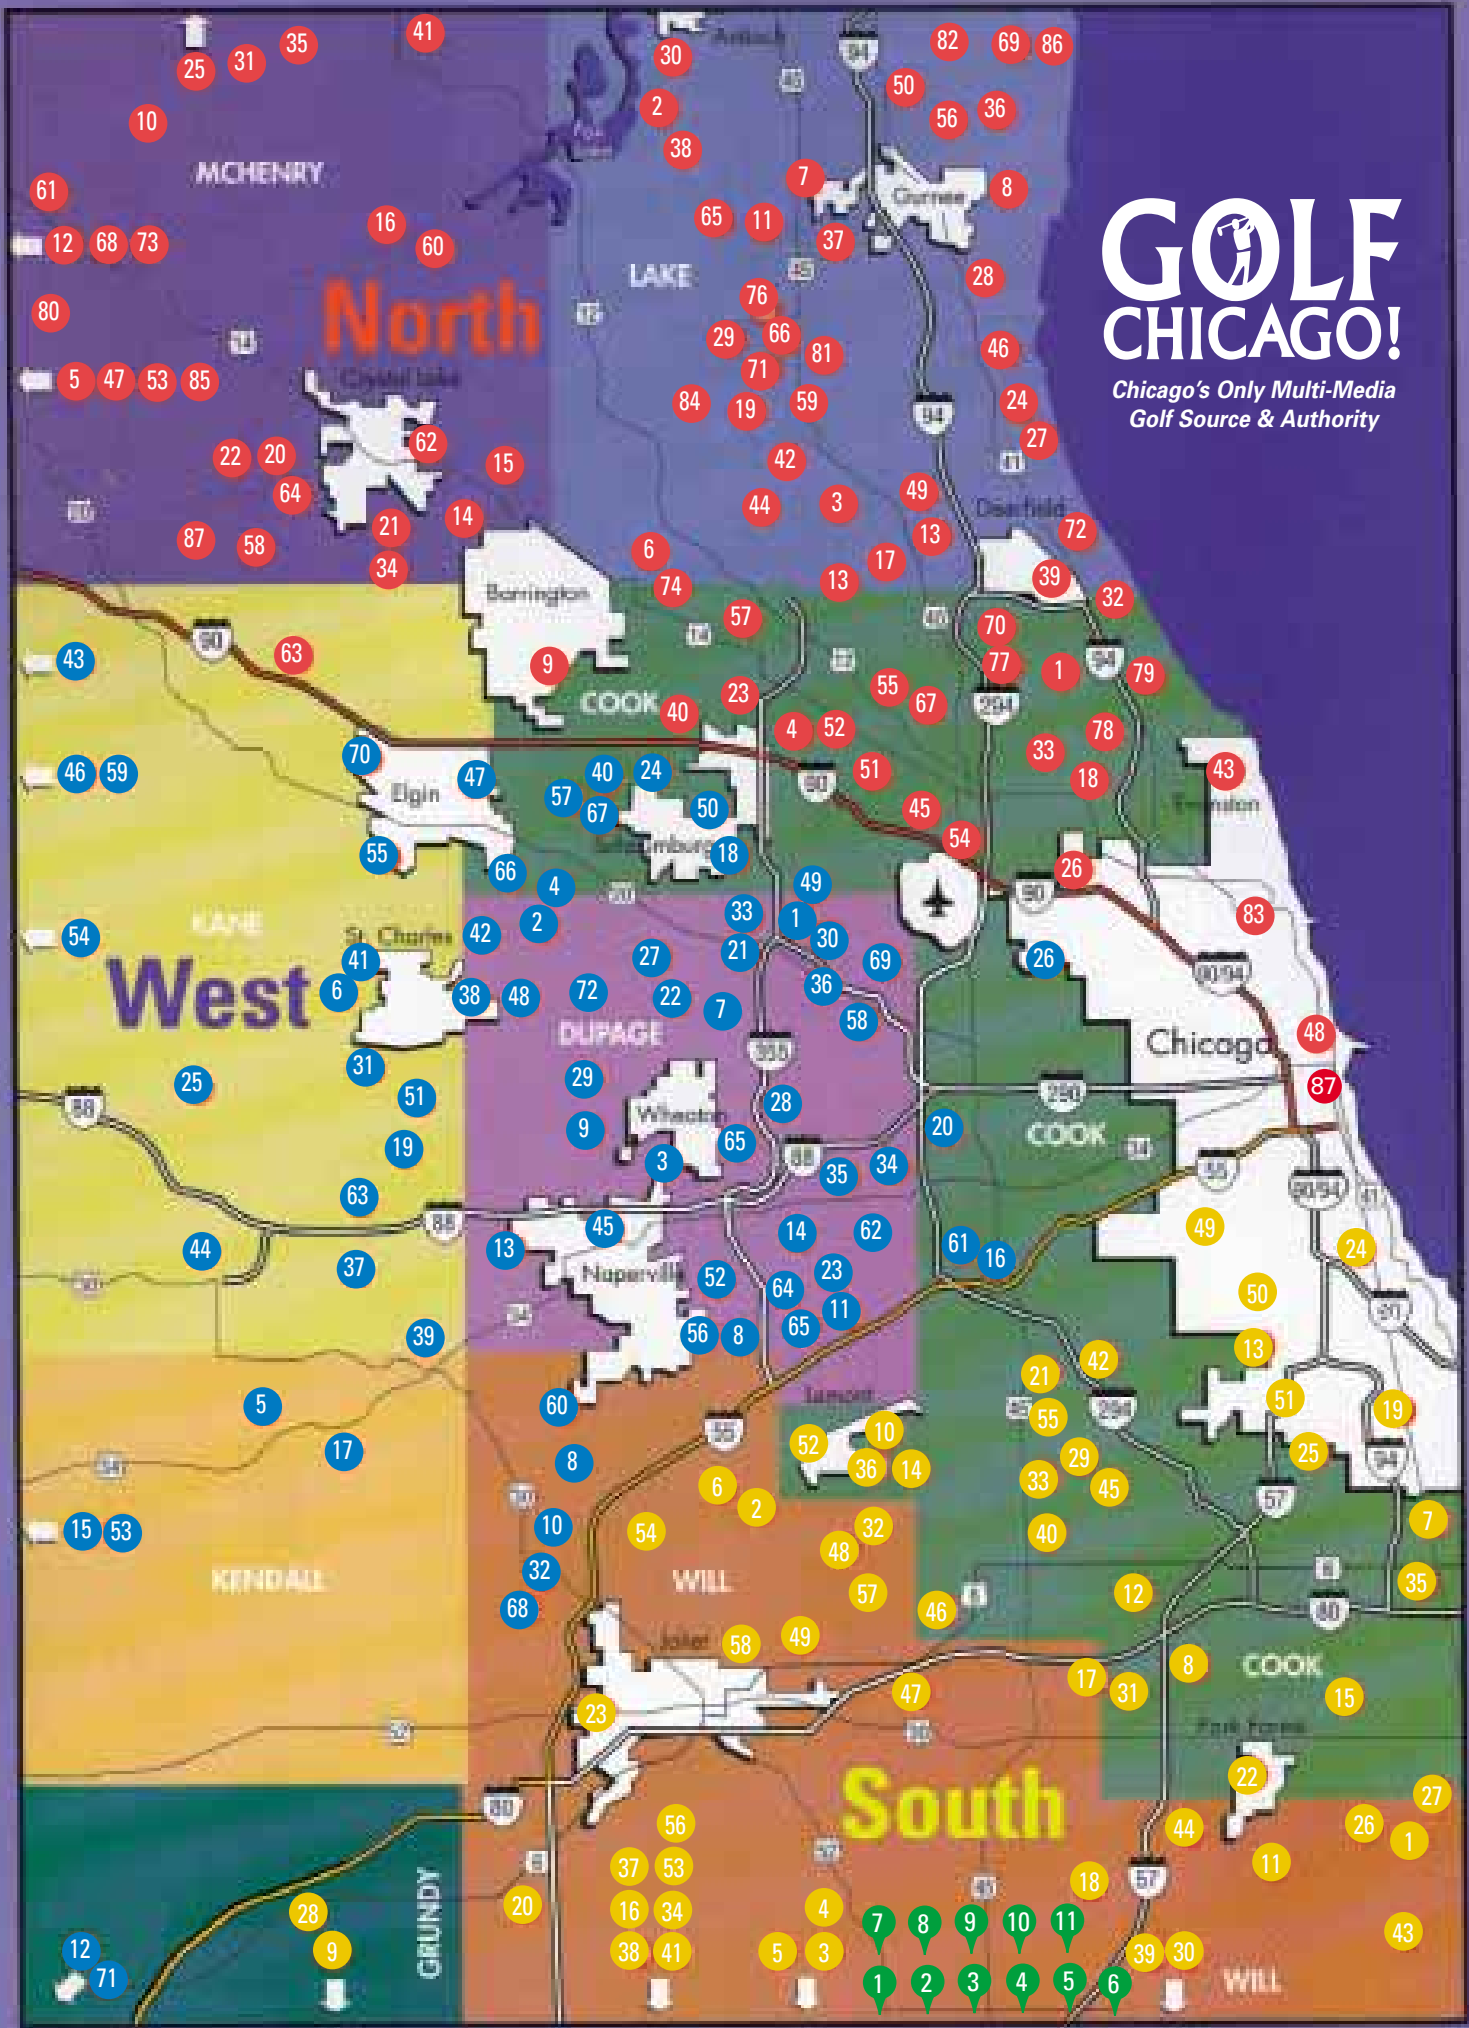

GOLF CHICAGO!

Chicago's Only Multi-Media
Golf Source & Authority